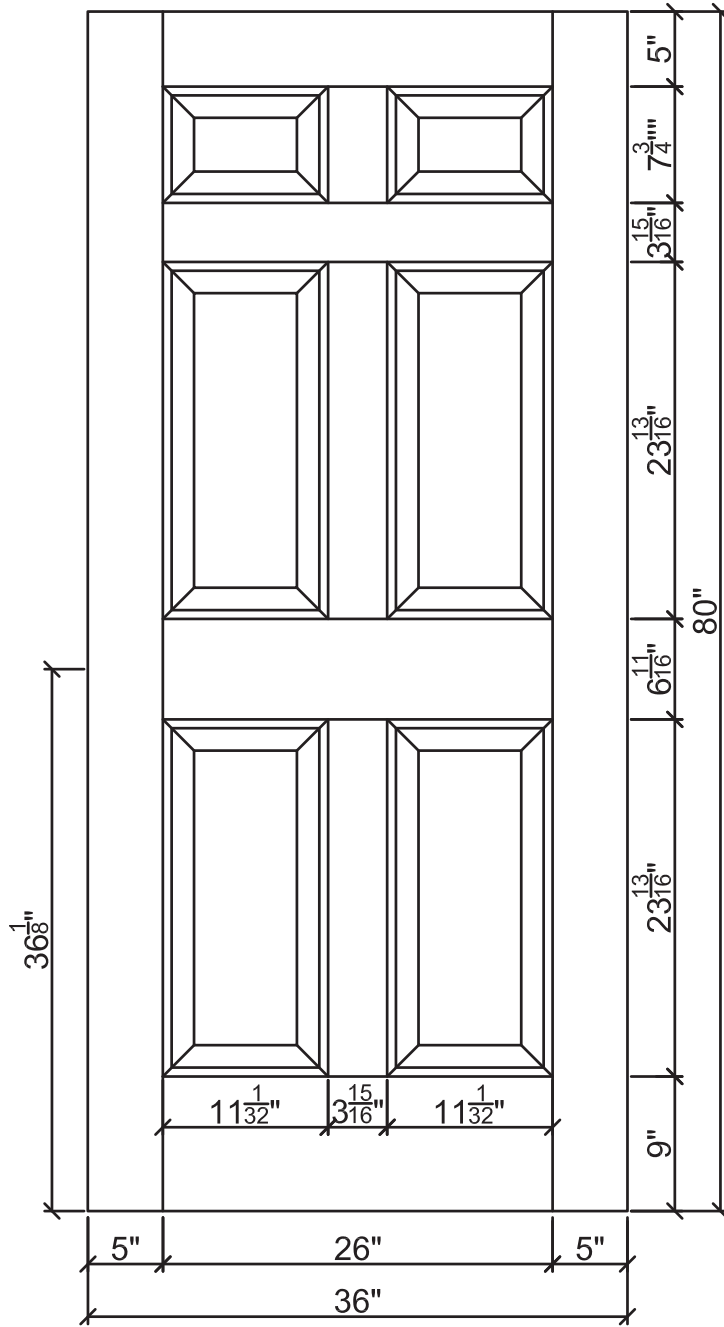

EX-MA600
 36" x 80" x 1-3/4"

5mm mahogany veneer

Mahogany core

5mm mahogany veneer

mahogany wood (2 ply)